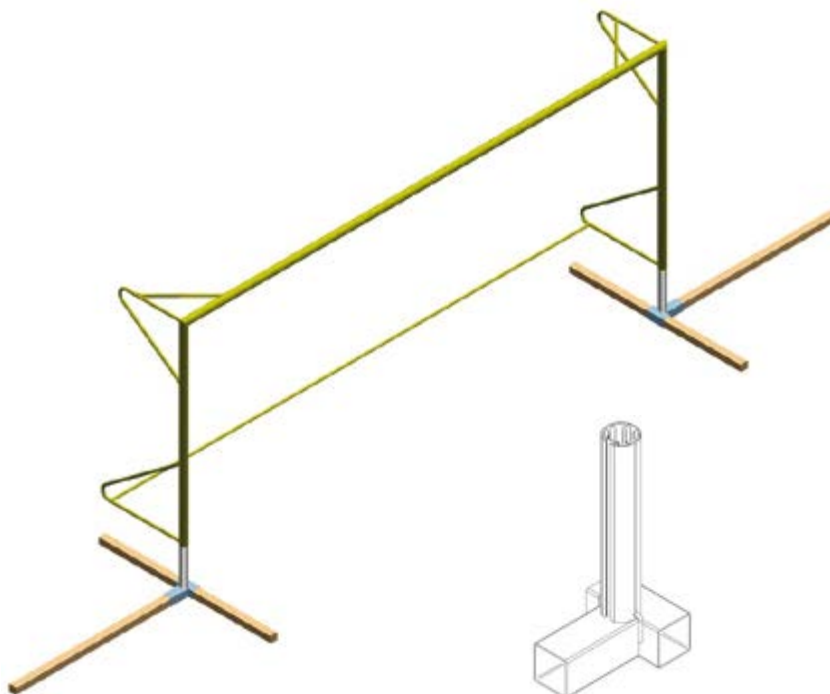

Beach Soccer

cod. **4644/BS**

Porte beach-soccer mt 5,50x2,20 in lega leggera a sezione rotonda Ø mm 80, trasportabili (traversa divisa).

Beach-soccer goals mt 5.5x2.2 in light alloy, round section Ø mm 80, portable (divided crossbeam).

cod. **4644/BSB**

Porte beach-soccer mt 5,50x2,20 in lega leggera a sezione rotonda Ø mm 80, con bossole a croce (traversa divisa).

Beach-soccer goals mt 5.5x2.2 in light alloy, round section Ø mm 80, with cross sockets (divided crossbeam).