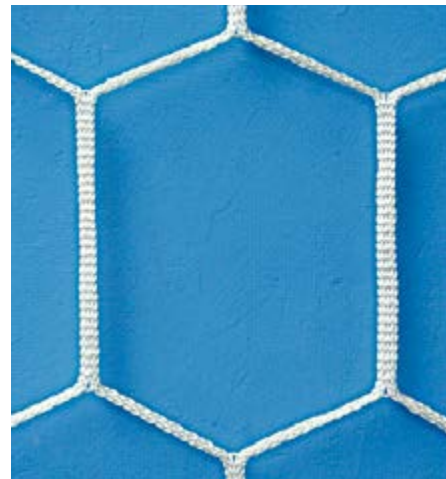

Reti calcio / Soccer nets

cod. **4585**

In nylon mm 3, tipo pesante COO2, a maglia esagonale mm 120, peso gr 3600, colore bianco, profondità alta e bassa cm 170.

3-mm thick nylon net, heavy type COO2, 120-mm hexagonal mesh, weight gr 3600, white, goal depth (upper and lower) cm 170

cod. **4586**

In nylon mm4, super-pesante COO4, a maglia esagonale mm 120, peso gr 4500, colore bianco, profondità alta e bassa cm 170.

4-mm thick nylon net, extra-heavy type COO4, 120-mm hexagonal mesh, weight gr 4500, white, goal depth (upper and lower) cm 170.

cod. **4587**

In nylon mm 5, super-pesante C008, a maglia esagonale mm 120, peso gr 6500, colore bianco, profondità alta e bassa cm 170.

5-mm thick nylon net, extra-heavy type C008, 120-mm hexagonal mesh, weight gr 6500, white, goal depth (upper and lower) cm 170

cod. **4587/1**

Reti calcio regolamentari C009 in poliestere, diam. mm 5, maglia mm 120, peso gr 7400, profondità alta cm 100 e bassa cm 200 (per porte ns art 4580/4).

Regulation polyester soccer nets C009, diam. mm 5, mesh mm 120, weight gr 7400, upper goal depth cm 100 and lower goal depth cm 200 (for our soccer goals).