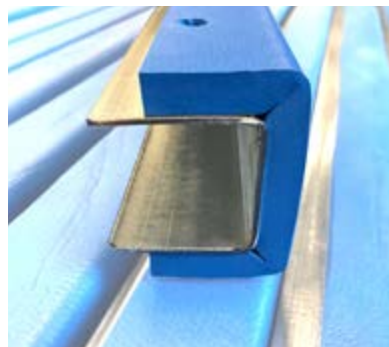

cod. **4597**

Protezione per bordo panchine allenatori in EVA, mm 30x30x30 interno, spessore mm 10, colla inclusa, al ML.

Safety pad for the coach bench made of EVA, internal size mm 30x30x30, thickness mm 10, glue included, price per linear metre.

cod. **4597/1**

Protezione imbottita per panchine allenatori in heliocol espanso con rivestimento in pvc.

Safety pad for coach bench made of eliolcel foam with pvc cover.

cod. **4640/R**

Paio ruote gommata per trasporto panchine allenatori e porte calcetto, diam mm 260, spessore mm 80, fissaggio con perno.

Pair of tyres for mobile coach benches and 5-a-side soccer goals, diam. mm 260, thickness mm 80, pin-fastening.