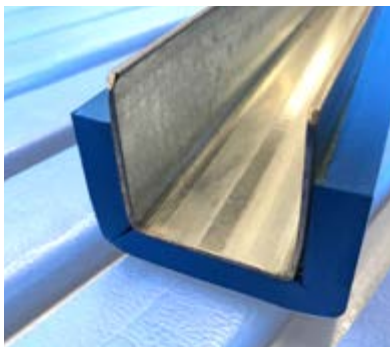

cod. **4597**

Protezione per bordo panchine allenatori in EVA, mm 30x30x30 interno, spessore mm 10, colla inclusa, al ML.

Safety pad for the coach bench made of EVA, internal size mm 30x30x30, thickness mm 10, glue included, price per linear metre.

cod. **4597/1**

Protezione imbottita per panchine allenatori in heliocol espanso con rivestimento in pvc.

Safety pad for coach bench made of eliolcel foam with pvc cover.

cod. **4640/R**

Paio ruote gommata per trasporto panchine allenatori e porte calcetto, diam mm 260, spessore mm 80, fissaggio con perno.

Pair of tyres for mobile coach benches and 5-a-side soccer goals, diam. mm 260, thickness mm 80, pin-fastening.