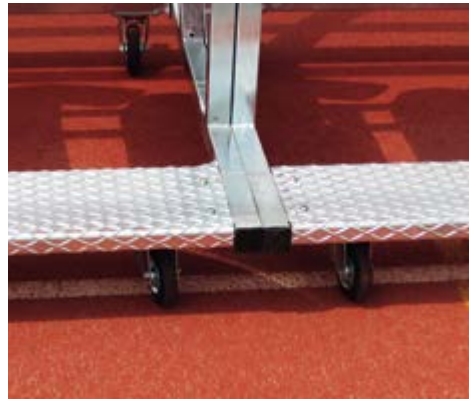

Panchine LX in acciaio zincato trasportabili su ruote e personalizzabili con Sedili Plex Stadio.
LX galvanised-steel shelters, mobile on wheels, customizable with Plex Stadio Seats.