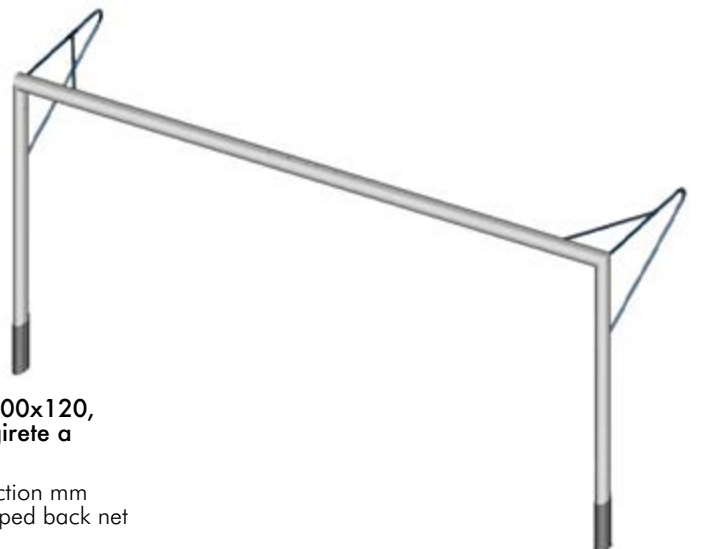

cod. **4581**

Porte calcio fisse mt 6x2, in lega leggera a sezione ovoidale mm 100x120, traversa divisa, con bossole da interrare, sostegni posteriori reggirete a gomito in acciaio.

Pair of stationary soccer goals m 6x2 in light alloy, egg-shaped cross section mm 100x120, divided crossbeam, sockets to be concreted-in, elbow-shaped back net supports in steel.

cod. **4582**

Porte calcio fisse m 5x2, in lega leggera a sezione ovoidale mm 100x120, con bossole da interrare, traversa intera e sostegni posteriori reggirete a gomito in acciaio.

Pair of stationary soccer goals m 5x2 in light alloy, egg-shaped cross section mm 100x120, continuous crossbeam, sockets to be concreted in, elbow-shaped back net supports in steel.