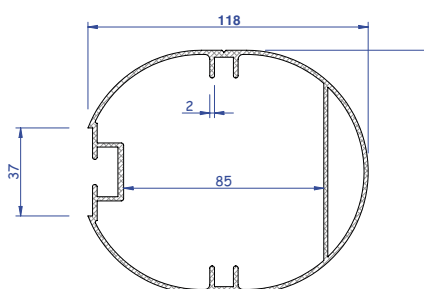

Particolare profilo
Section - detail